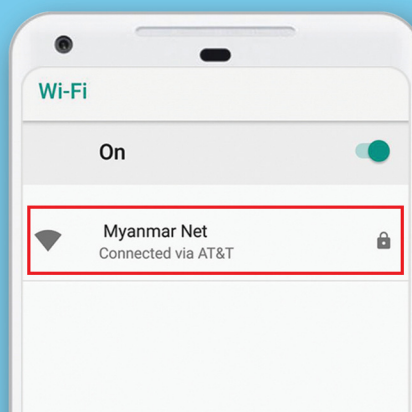

WELCOME

AT&T

Customers

Connect to Myanmar Net Wi-Fi
at no additional cost

Myanmar Net

- AT&T customers enjoy unlimited Myanmar Net Wi-Fi with up to 4 Mbps speeds
- Simply connect to Myanmar Net Wi-Fi throughout Yangon and Mandalay
- All for FREE!

For Android users

1

In Wi-Fi preferences, select 'Advanced'

2

Enable 'Passpoint'

3

Select 'Myanmar Net' from Wi-Fi networks

For iOS users