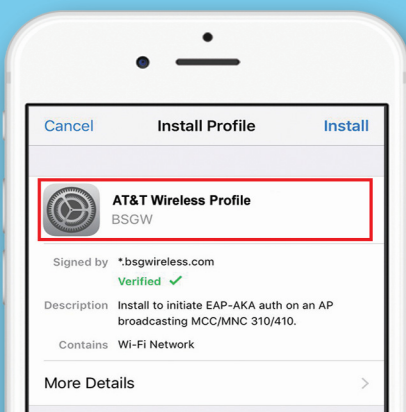

For Android users

1

In Wi-Fi preferences, select 'Advanced'

2

Enable 'Passpoint'

3

Select 'Myanmar Net' from Wi-Fi networks

For iOS users

1

Check for 'AT&T Wireless Profile'
Settings > General > Profiles

2

Select 'Myanmar Net' from Wi-Fi networks

- *Please contact AT&T to confirm AT&T Passpoint access and HS2.0 compatible device
- *If already connected to another Wi-Fi network, 'Forget Network' may be needed first
- *Phone restart may sometimes be needed after first-time set-up