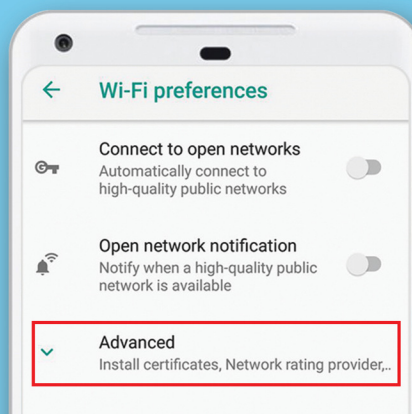

- AT&T customers enjoy unlimited Myanmar Net Wi-Fi with up to 4 Mbps speeds
- Simply connect to Myanmar Net Wi-Fi throughout Yangon and Mandalay
- All for FREE!

For Android users

1

In Wi-Fi preferences, select 'Advanced'

2