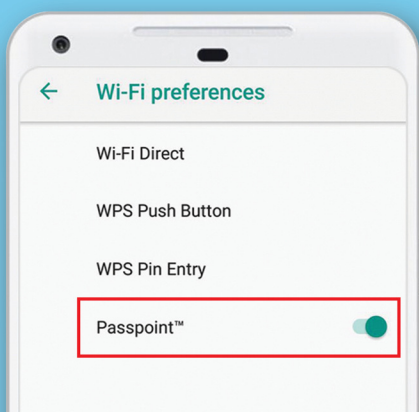

WELCOME

AT&T

Customers

Connect to Myanmar Net Wi-Fi
at no additional cost

Myanmar Net

- AT&T customers enjoy unlimited Myanmar Net Wi-Fi with up to 4 Mbps speeds
- Simply connect to Myanmar Net Wi-Fi throughout Yangon and Mandalay
- All for FREE!

For Android users

1

In Wi-Fi preferences, select 'Advanced'

2

Enable 'Passpoint'

3

Select 'Myanmar Net' from Wi-Fi networks

For iOS users